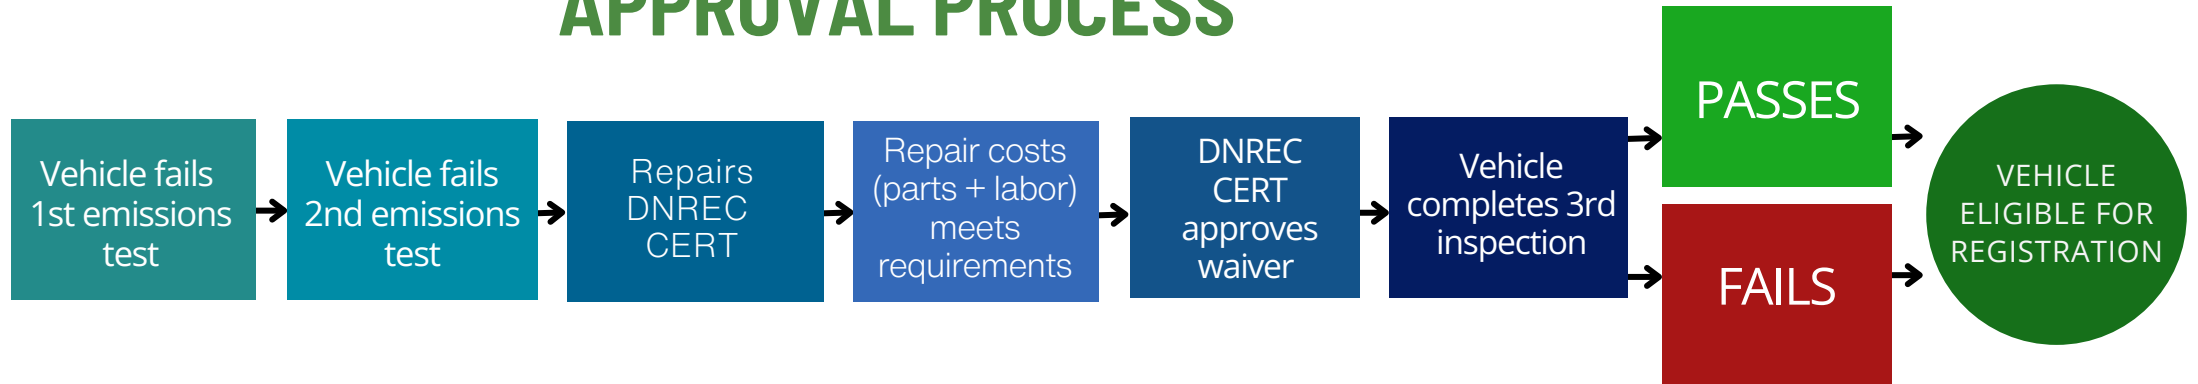

DELAWARE EMISSIONS WAIVER APPROVAL PROCESS

1996 & Newer Model Year Vehicles

1968 to 1995 Model Year Vehicles

SCAN FOR LIST OF CERTIFIED FACILITIES

DNREC.DELAWARE.GOV

DMV.DE.GOV

documents.dnrec.delaware.gov/Air/inspection-maintenance/Certified-Emission-Repair-Technician-List.pdf