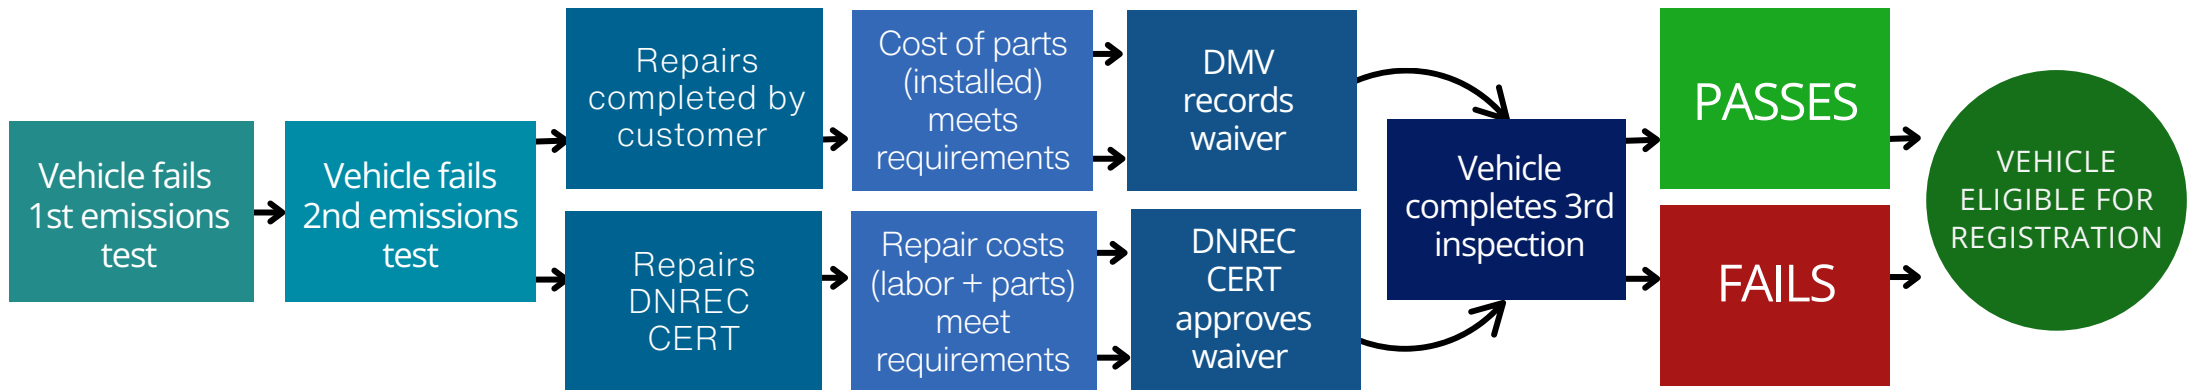

DELAWARE EMISSIONS WAIVER APPROVAL PROCESS

1996 & Newer Model Year Vehicles

1968 to 1995 Model Year Vehicles

SCAN FOR LIST OF CERTIFIED FACILITIES

DNREC.DELAWARE.GOV

DMV.DE.GOV

documents.dnrec.delaware.gov/Air/inspection-maintenance/Certified-Emission-Repair-Technician-List.pdf